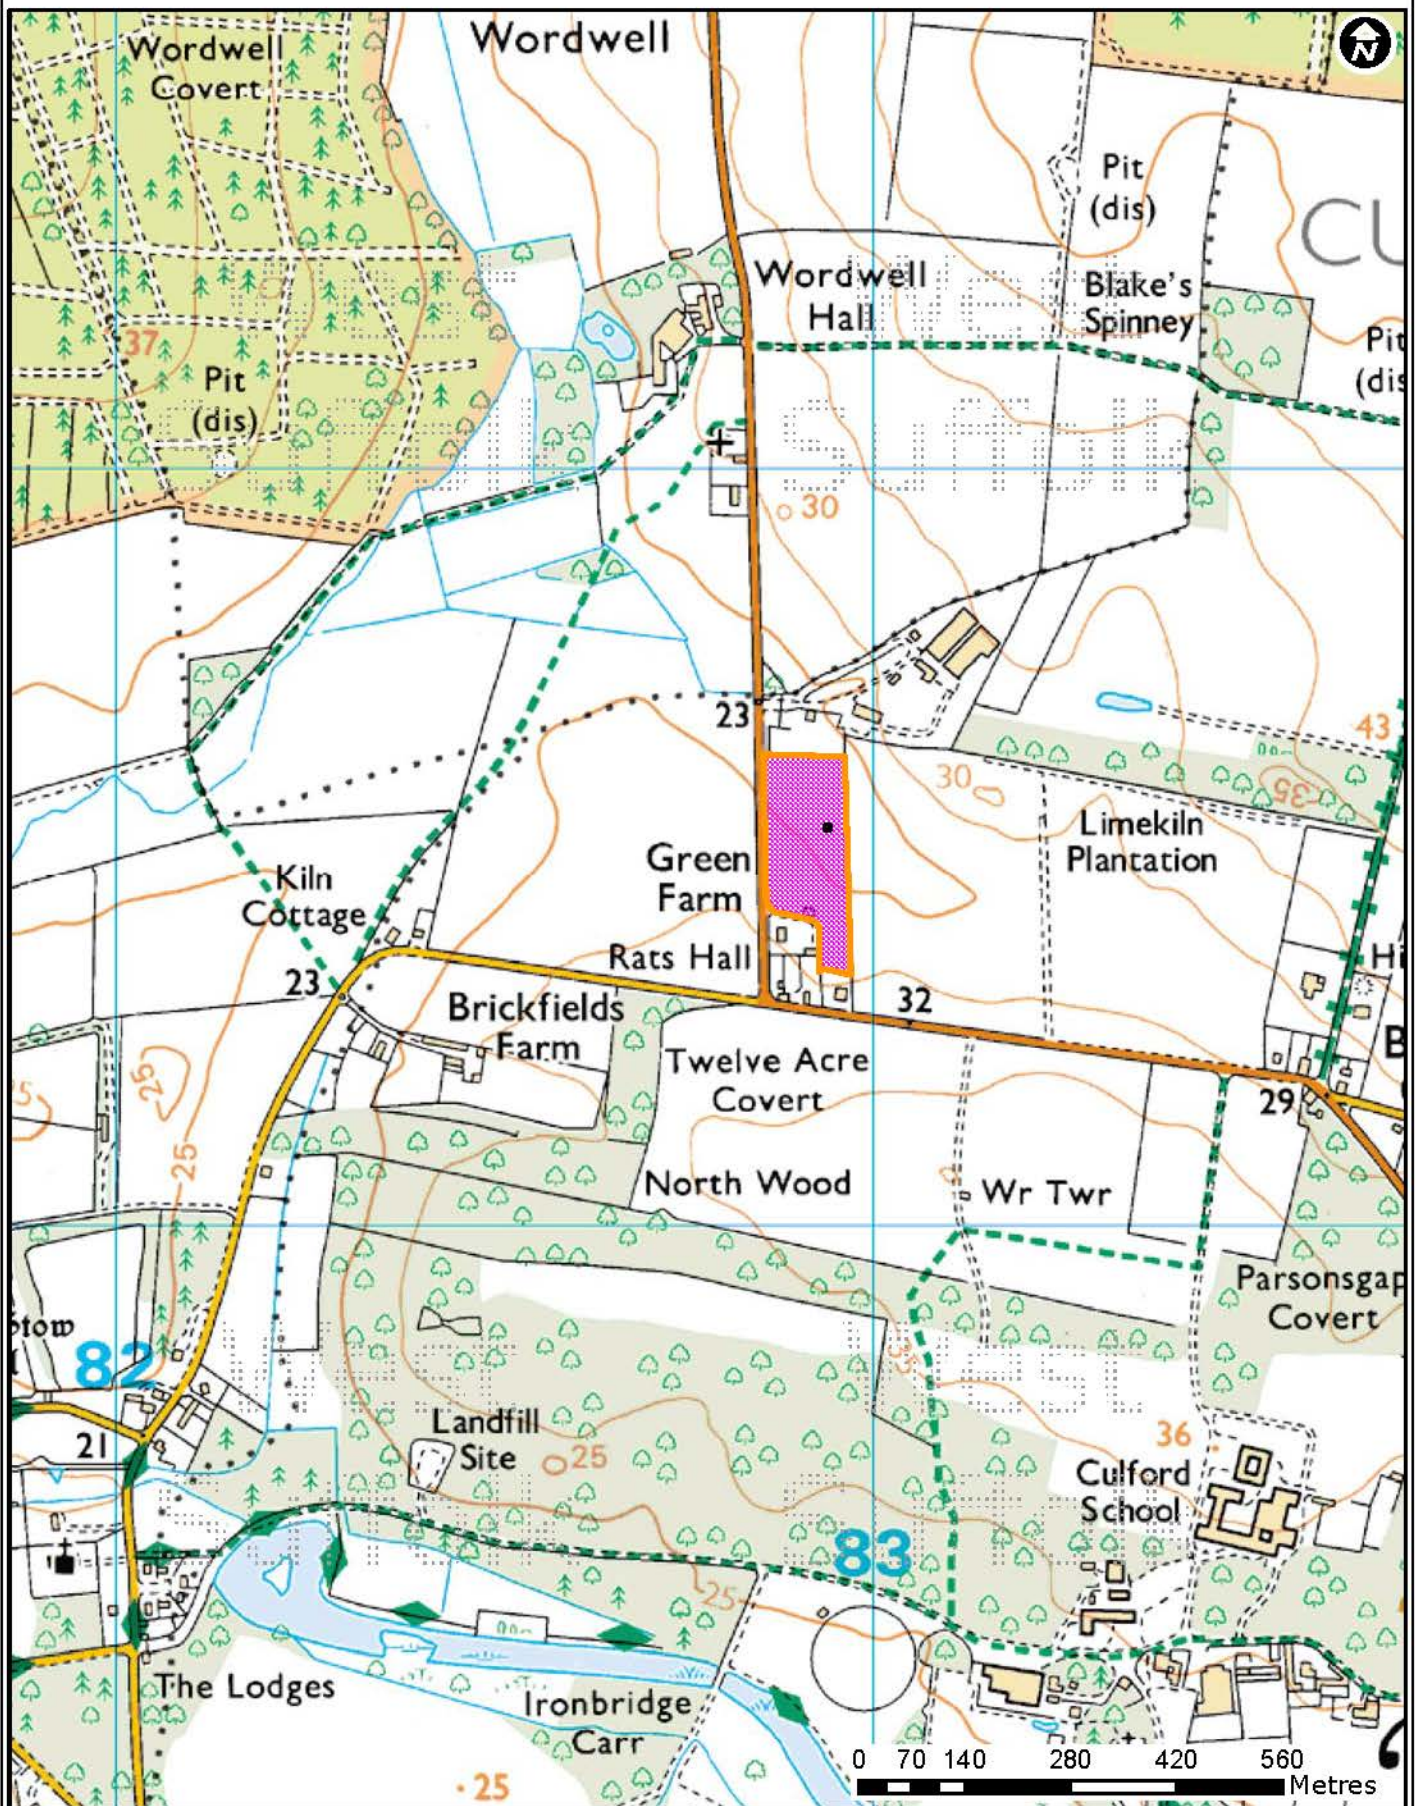

DC/16/11261/FUL

Green Farm, Brandon Road, Culford

Forest Heath • St Edmundsbury

West Suffolk
working together

© Crown Copyright and database rights 2015 Ordnance Survey 100019675/100023282. You are not permitted to copy, sub-license, distribute or sell any of this data to third parties in any form. Use of this data is subject to terms and conditions. See www.westsuffolk.gov.uk/disclaimer.cfm.

Scale: 1:10,000
Date: 18/09/2016